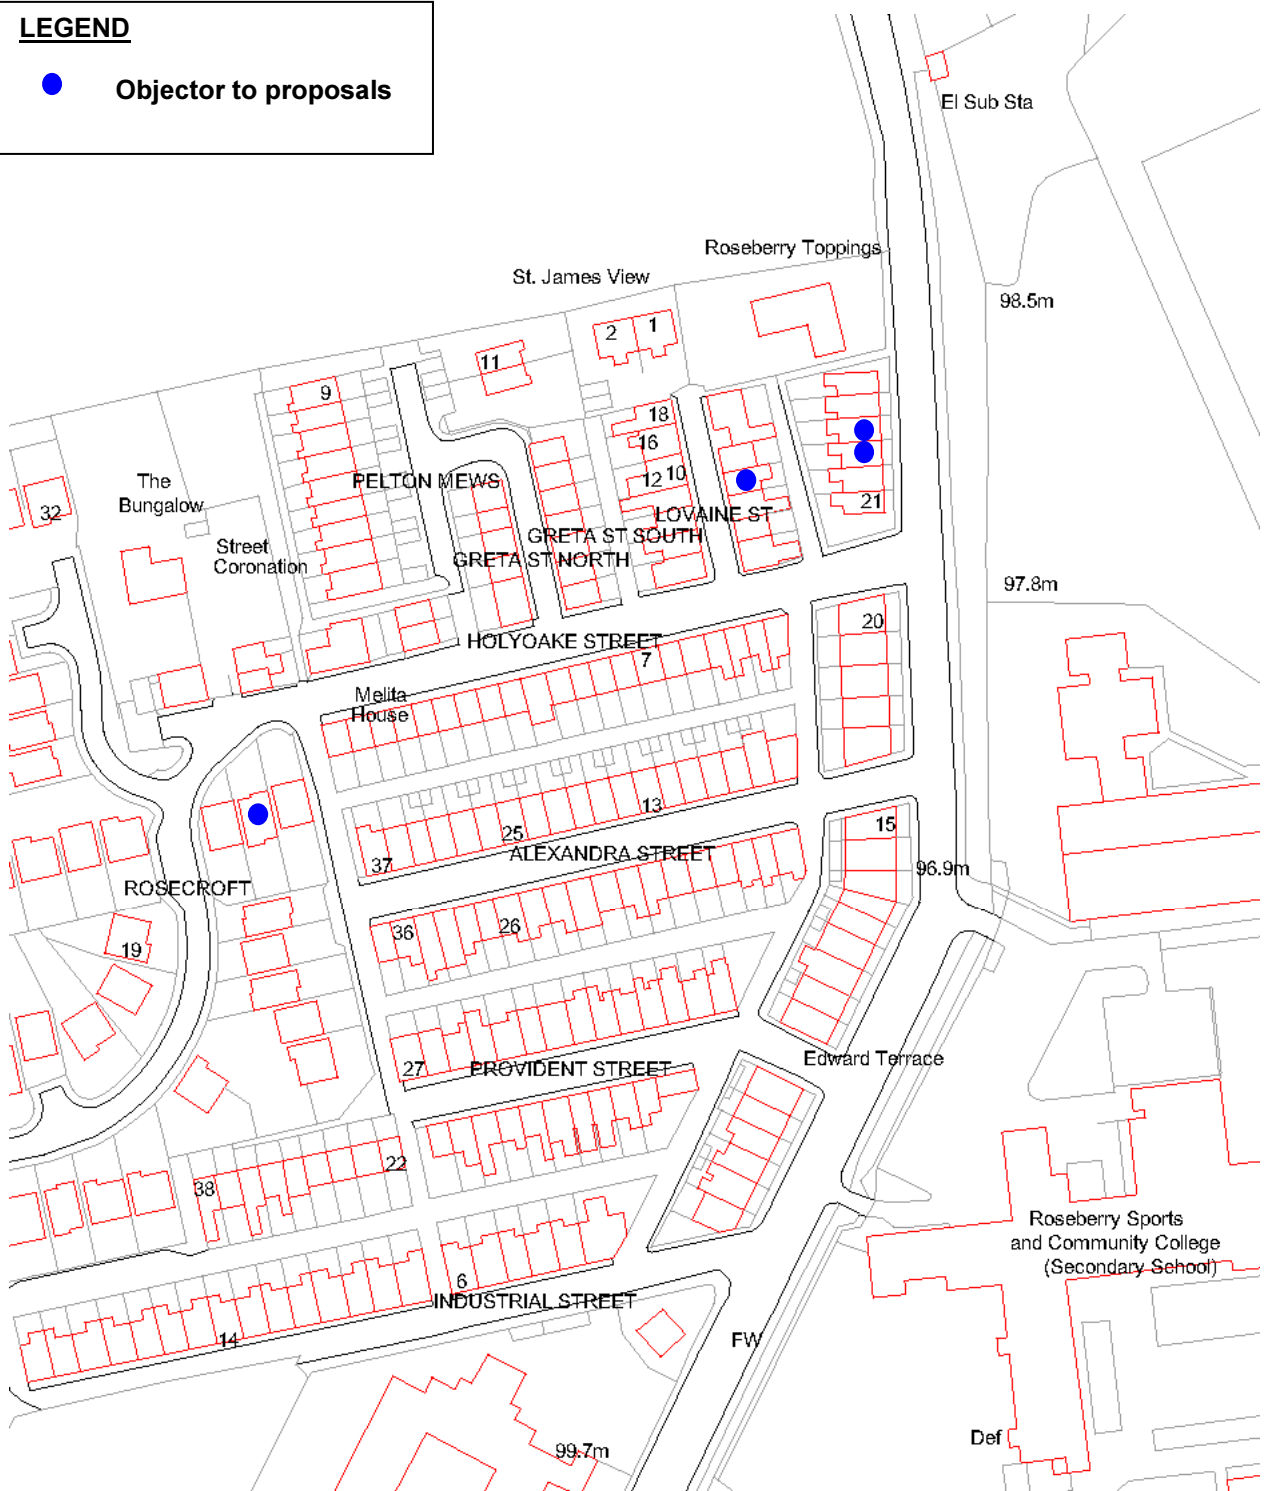

LEGEND

 **Objector to proposals**

Roseberry Primary
and Nursery School

© Crown Copyright and database right 2012. Ordnance Survey LA 1

Making a difference where you live

Green Lane Council Offices
Green Lane
Spennymoor
Co. Durham, DL16 6JQ

<p>Scale: N.T.S.</p>	<p>Project: C5 / C94 Newfield</p>	<p>Project No: T26050</p>
<p>Drawing: Location of Objectors - A</p>		<p>Drawing No: ----</p>